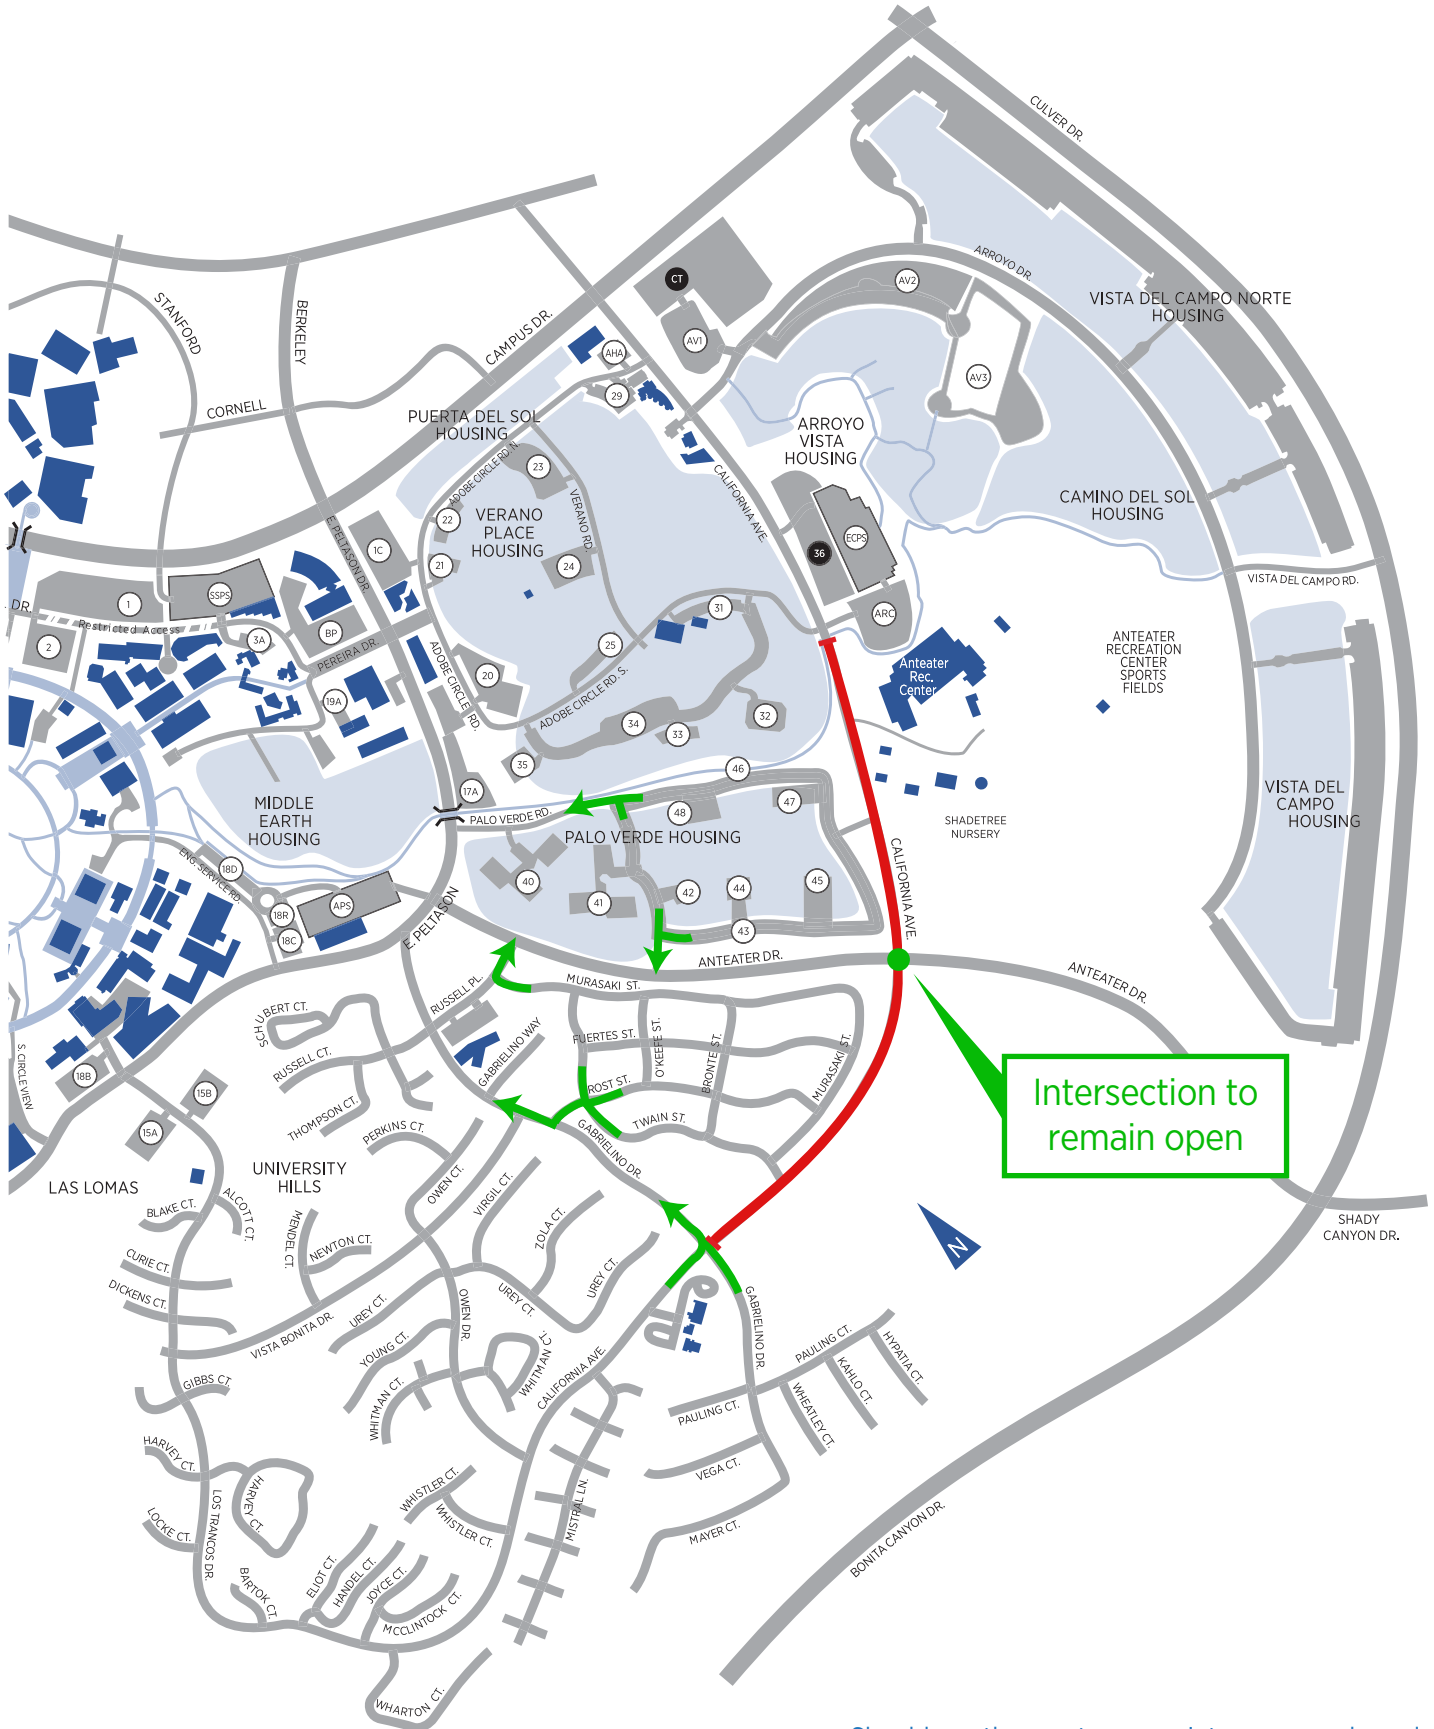

# California Avenue Closure

Monday, November 9

7:00 AM - 5:30 PM

Intersection to remain open

Should weather postpone maintenance work, updated information regarding the closure may be found at:

[www.parking.uci.edu](http://www.parking.uci.edu)