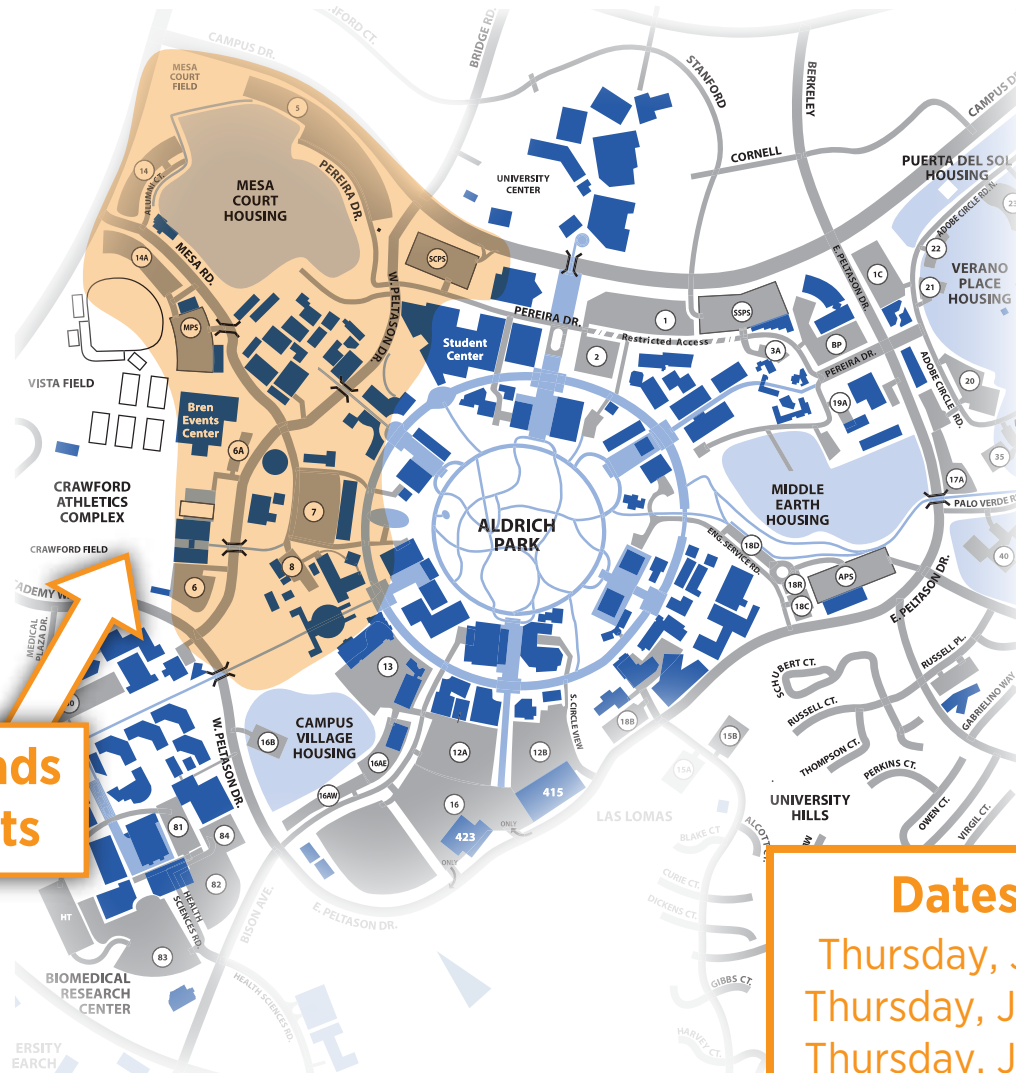

Weekday Traffic Congestion

**Impacted Roads
& Parking Lots**

Dates Impacted
Thursday, June 1, 2PM-6PM
Thursday, June 8, 8AM-12PM
Thursday, June 15, 5PM-11PM
Friday, June 16, 8AM-8PM
Monday, June 19, 8AM-11AM
Monday, June 26, 8AM-5PM