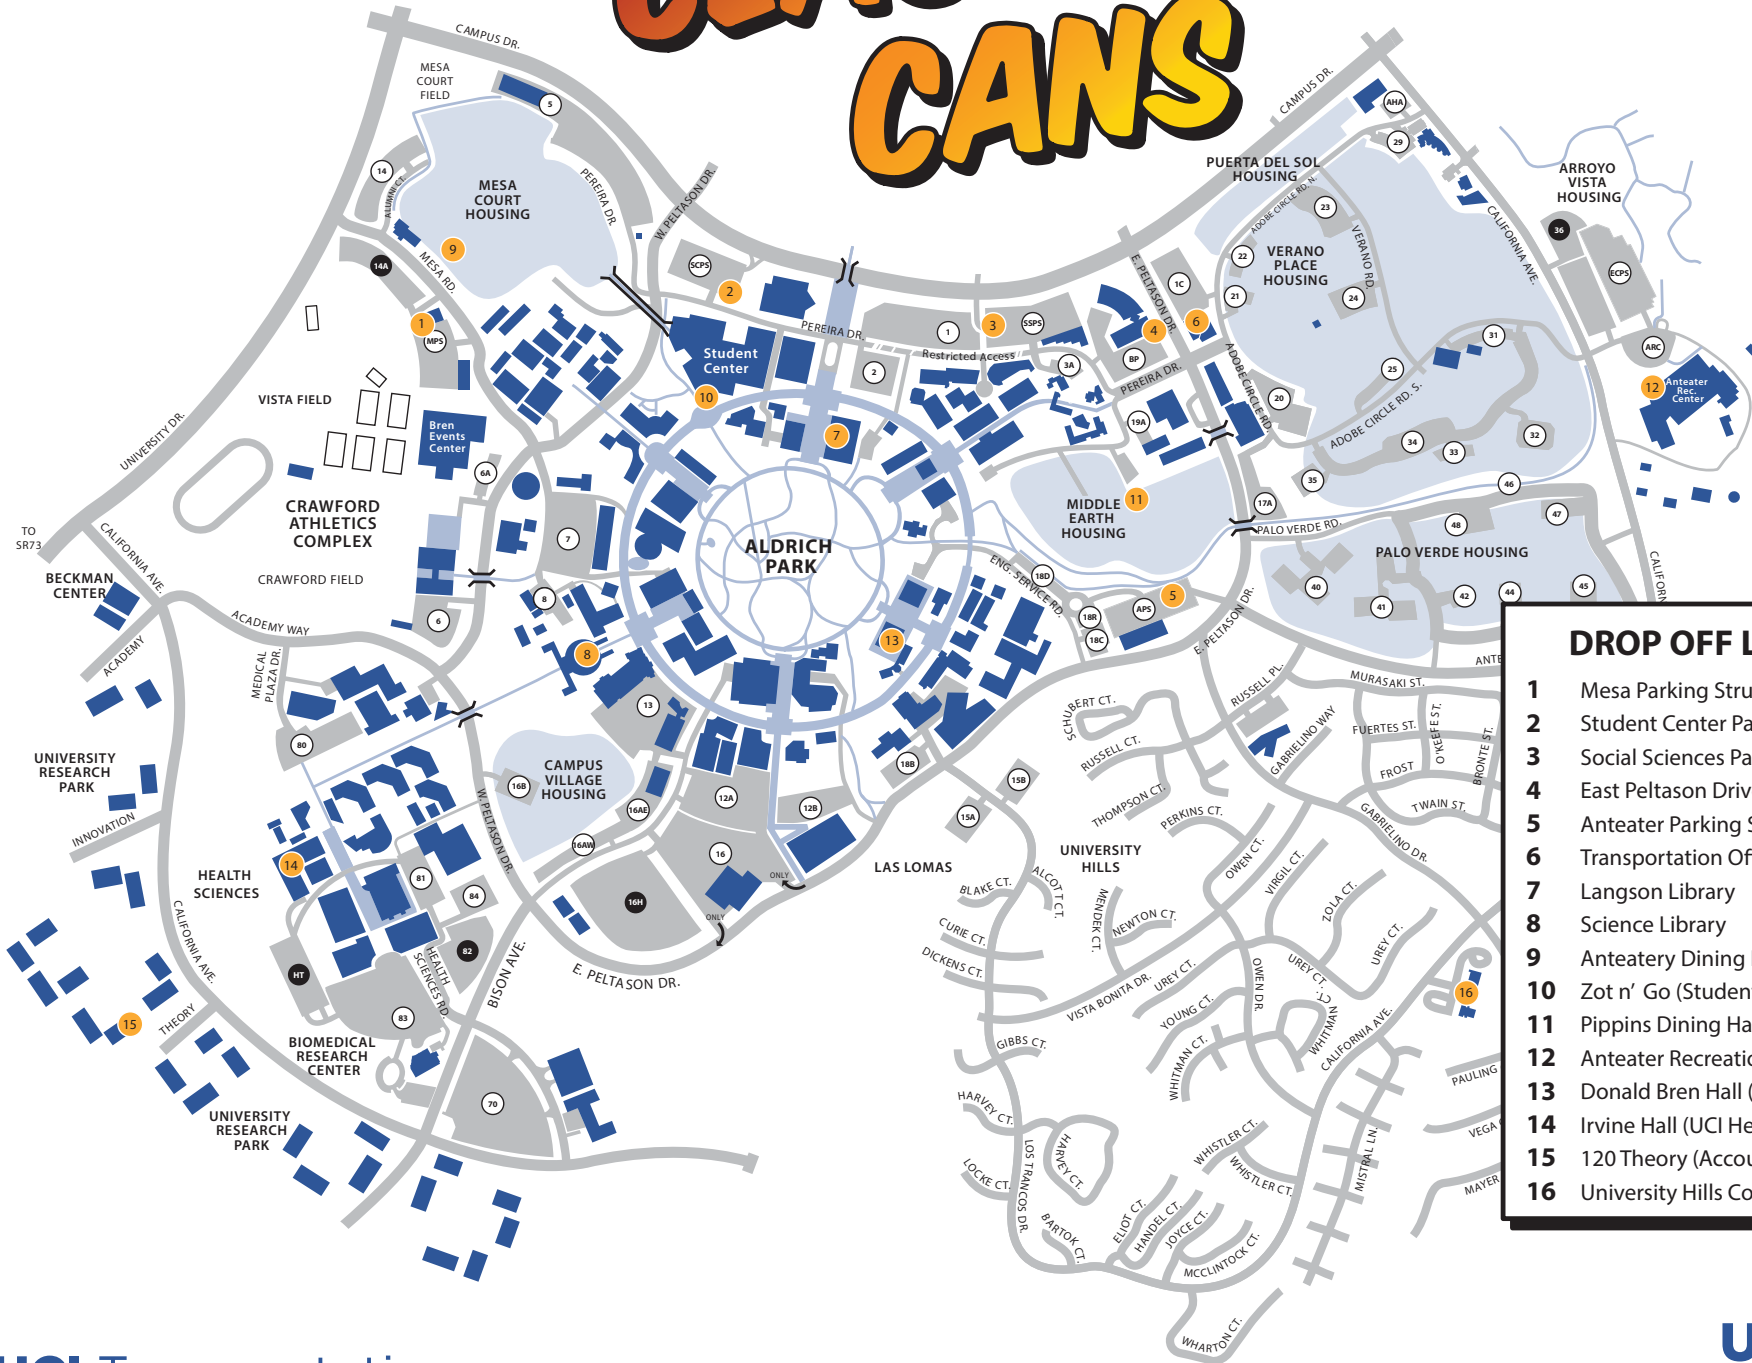

CLASH OF THE CANS

DROP OFF LOCATIONS

- 1 Mesa Parking Structure Kiosk
- 2 Student Center Parking Structure Kiosk
- 3 Social Sciences Parking Structure Kiosk
- 4 East Peltason Drive Kiosk
- 5 Anteater Parking Structure Kiosk
- 6 Transportation Office
- 7 Langson Library
- 8 Science Library
- 9 Anteater Dining Hall (Mesa Court)
- 10 Zot n' Go (Student Center)
- 11 Pippins Dining Hall (Middle Earth)
- 12 Anteater Recreation Center
- 13 Donald Bren Hall (Dean's Office)
- 14 Irvine Hall (UCI Health)
- 15 120 Theory (Accounting & Fiscal Services)
- 16 University Hills Community Center