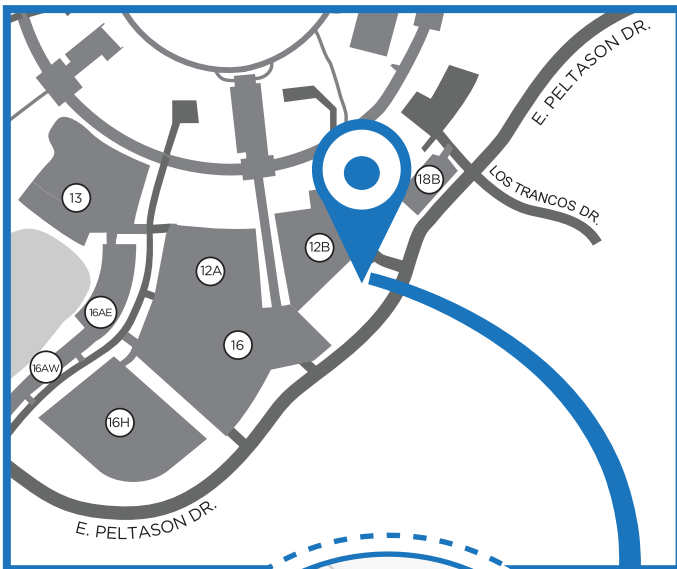

Parking Lot 12B

ABOUT PARKING LOT 12B EXPANSION

To help offset the loss of parking stalls for the Interdisciplinary Science and Engineering Building (ISEB), parking lot 12B will expand to include an additional 33 reserved parking stalls next to the Multipurpose Science & Technology Building (MSTB). Parking lot 12B will continue to be reserved exclusively for AR permit holders.

EXPECTED COMPLETION TBD

- 33 parking stalls
- Faculty & staff AR reserved
- Adjacent to MSTB
- Offset loss of parking from ISEB

UCI Transportation and
Distribution Services