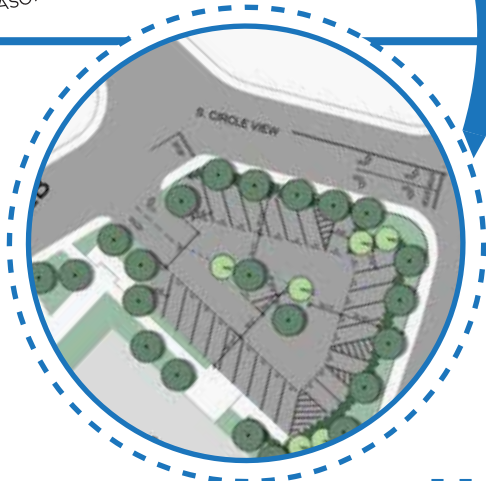

Parking Lot 12B

ABOUT PARKING LOT 12B EXPANSION

To help offset the loss of parking stalls for the Interdisciplinary Science and Engineering Building (ISEB), parking lot 12B will expand to include an additional 33 reserved parking stalls next to the Multipurpose Science & Technology Building (MSTB). Parking lot 12B will continue to be reserved exclusively for AR permit holders.

EXPECTED COMPLETION TBD

- 33 parking stalls
- Faculty & staff AR reserved
- Adjacent to MSTB
- Offset loss of parking from ISEB

UCI Transportation and
Distribution Services