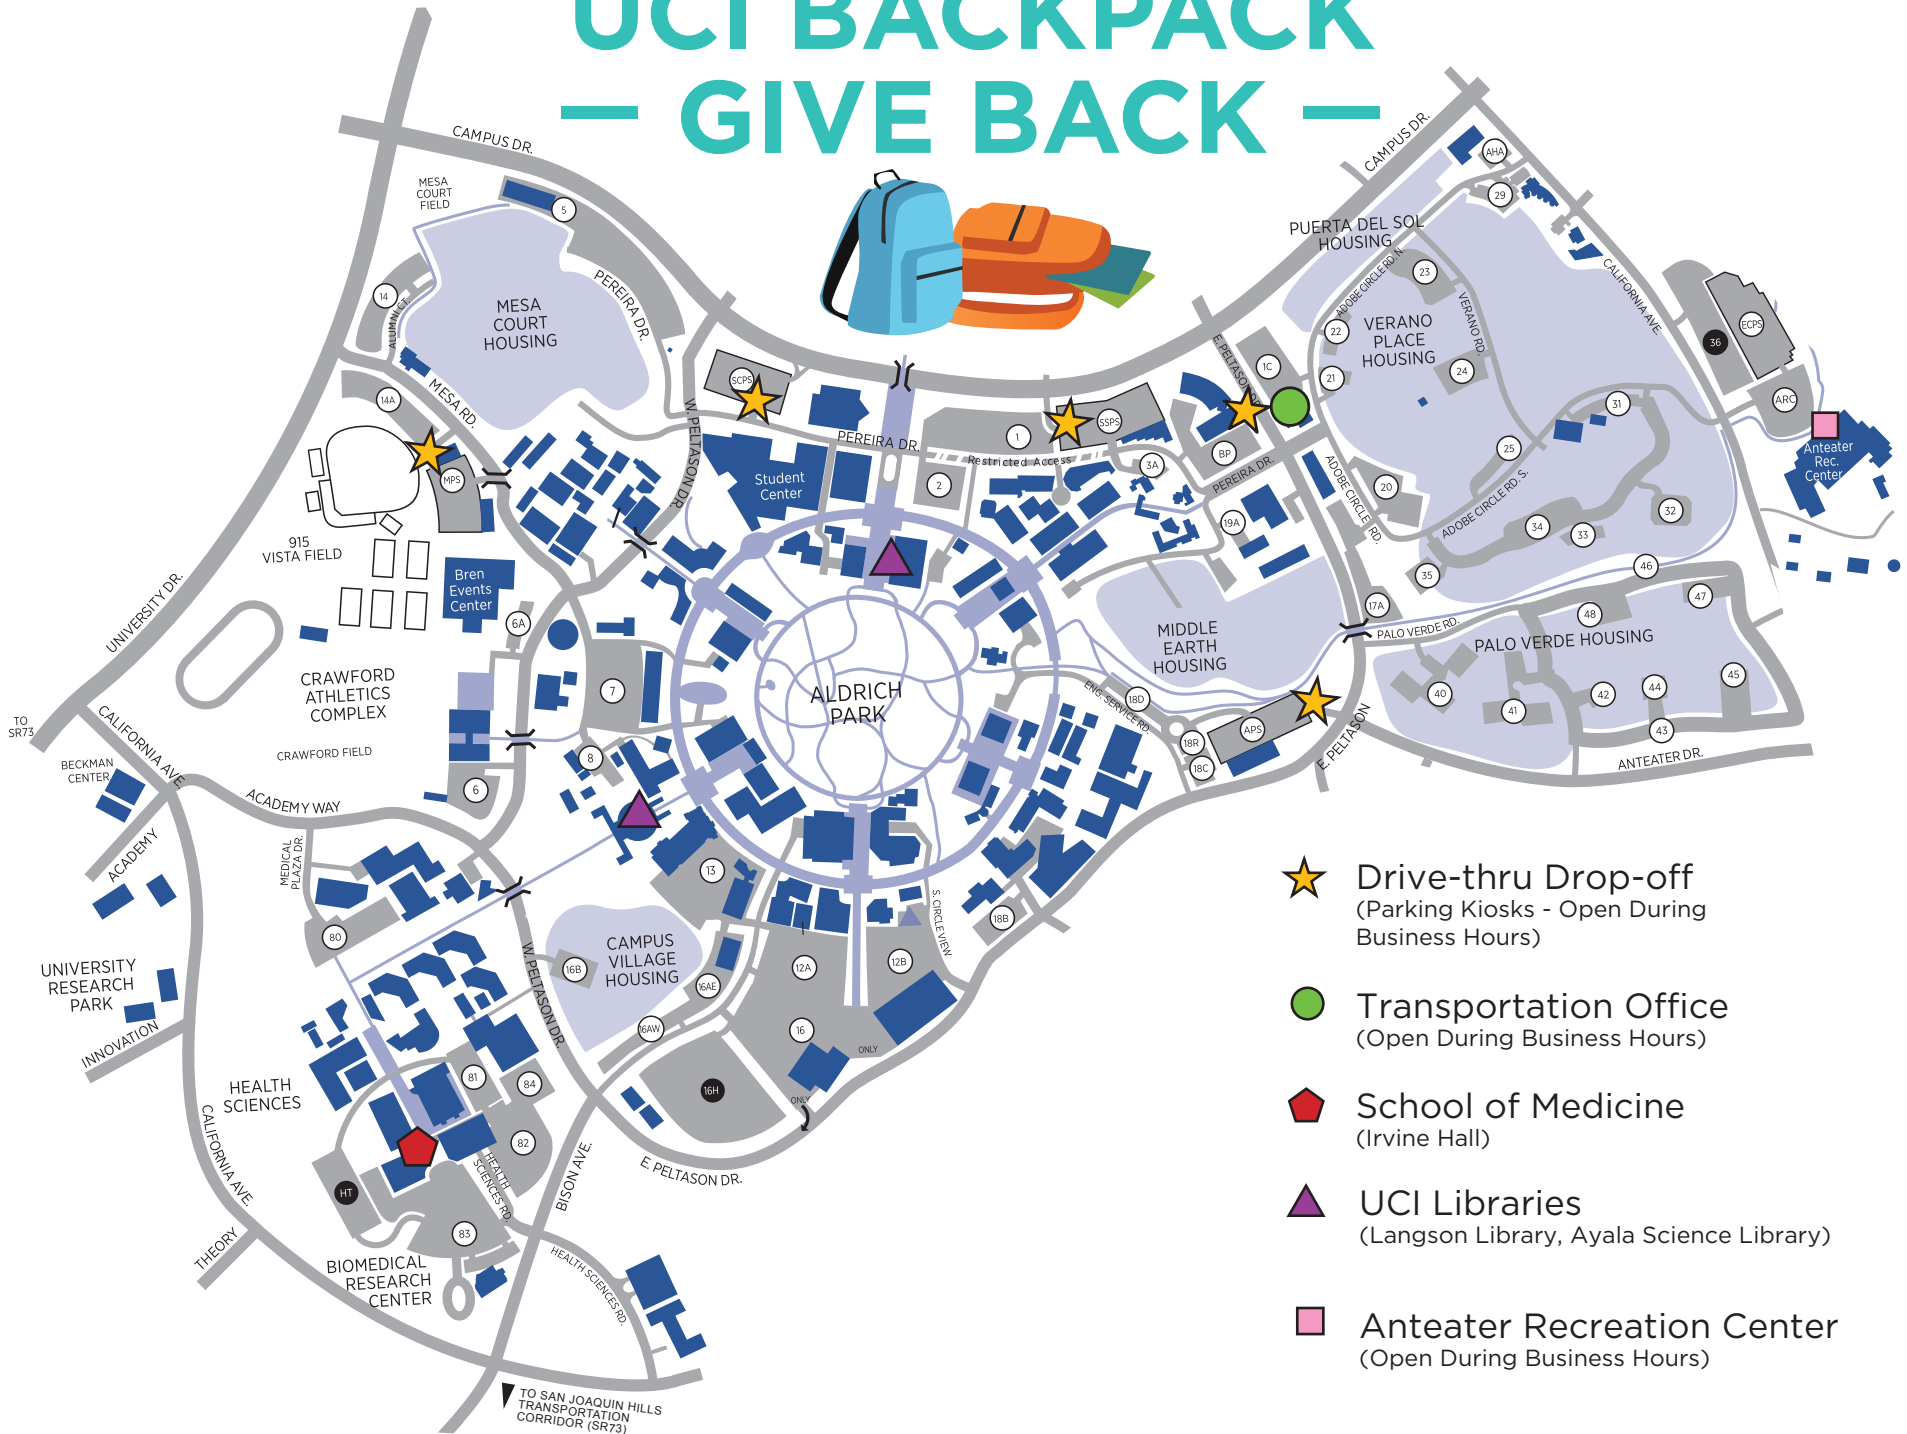

# UCI BACKPACK — GIVE BACK —

-  Drive-thru Drop-off  
(Parking Kiosks - Open During Business Hours)
-  Transportation Office  
(Open During Business Hours)
-  School of Medicine  
(Irvine Hall)
-  UCI Libraries  
(Langson Library, Ayala Science Library)
-  Anteater Recreation Center  
(Open During Business Hours)